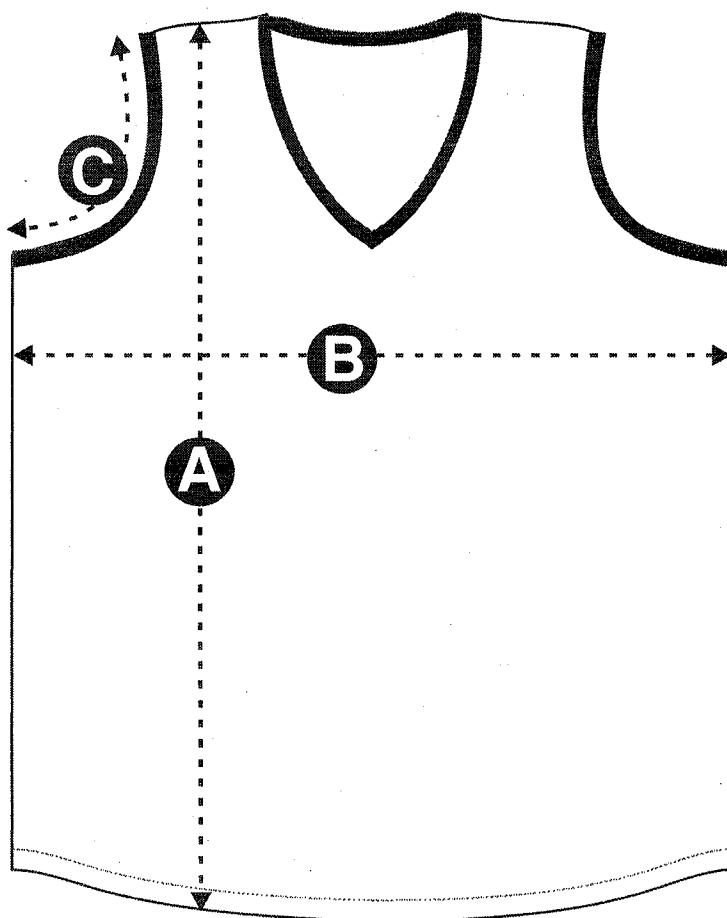

BASKET BALL SINGLET WOMENS PRODUCTION SIZING CHART

WOMEN

021)
(SINGLE-SIDED)

SIZE in Cms →		X SMALL	SMALL	MEDIUM	LARGE	XL	2XL		
↓	DIMENSION PARAMETERS								
A	GARMENT LENGTH	60	65	70	75	80	85		
B	GARMENT CHEST WIDTH	40	45	50	55	60	65		
C	ARM HOLE	19.5	22	24.5	27	29.5	32		

XXS

* Sizing Allowance ± 1 cms

NEW
(DOUBLE-SIDED)

87 8 12 14 18 20

4Y