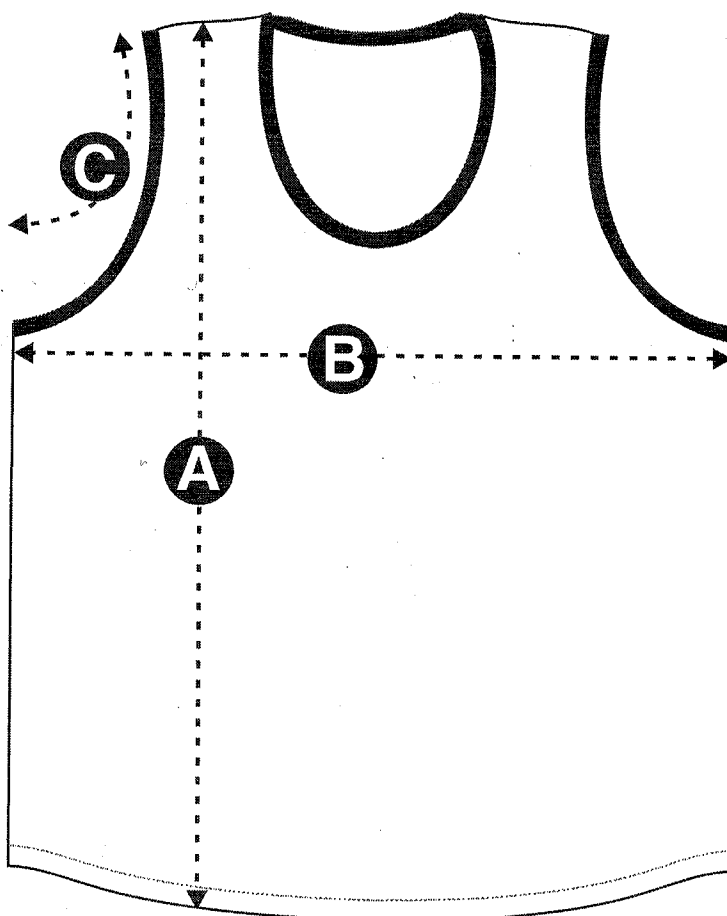

BASKET BALL SINGLET MENS PRODUCTION SIZING CHART

MEN

OLD
(SINGLE-SIDED)

SIZE in Cms →		X SMALL	SMALL	MEDIUM	LARGE	XL	2XL		
↓	DIMENSION PARAMETERS								
A	GARMENT LENGTH	60	65	70	75	80	85		
B	GARMENT CHEST WIDTH	40	45	50	55	60	65		
C	ARM HOLE	27.5	30	32.5	35	37.5	40		

XXS

35

* Sizing Allowance ± 1 cms

NEW
(DOUBLE-SIDED)

8/ 12/ S M XL XXL

4Y